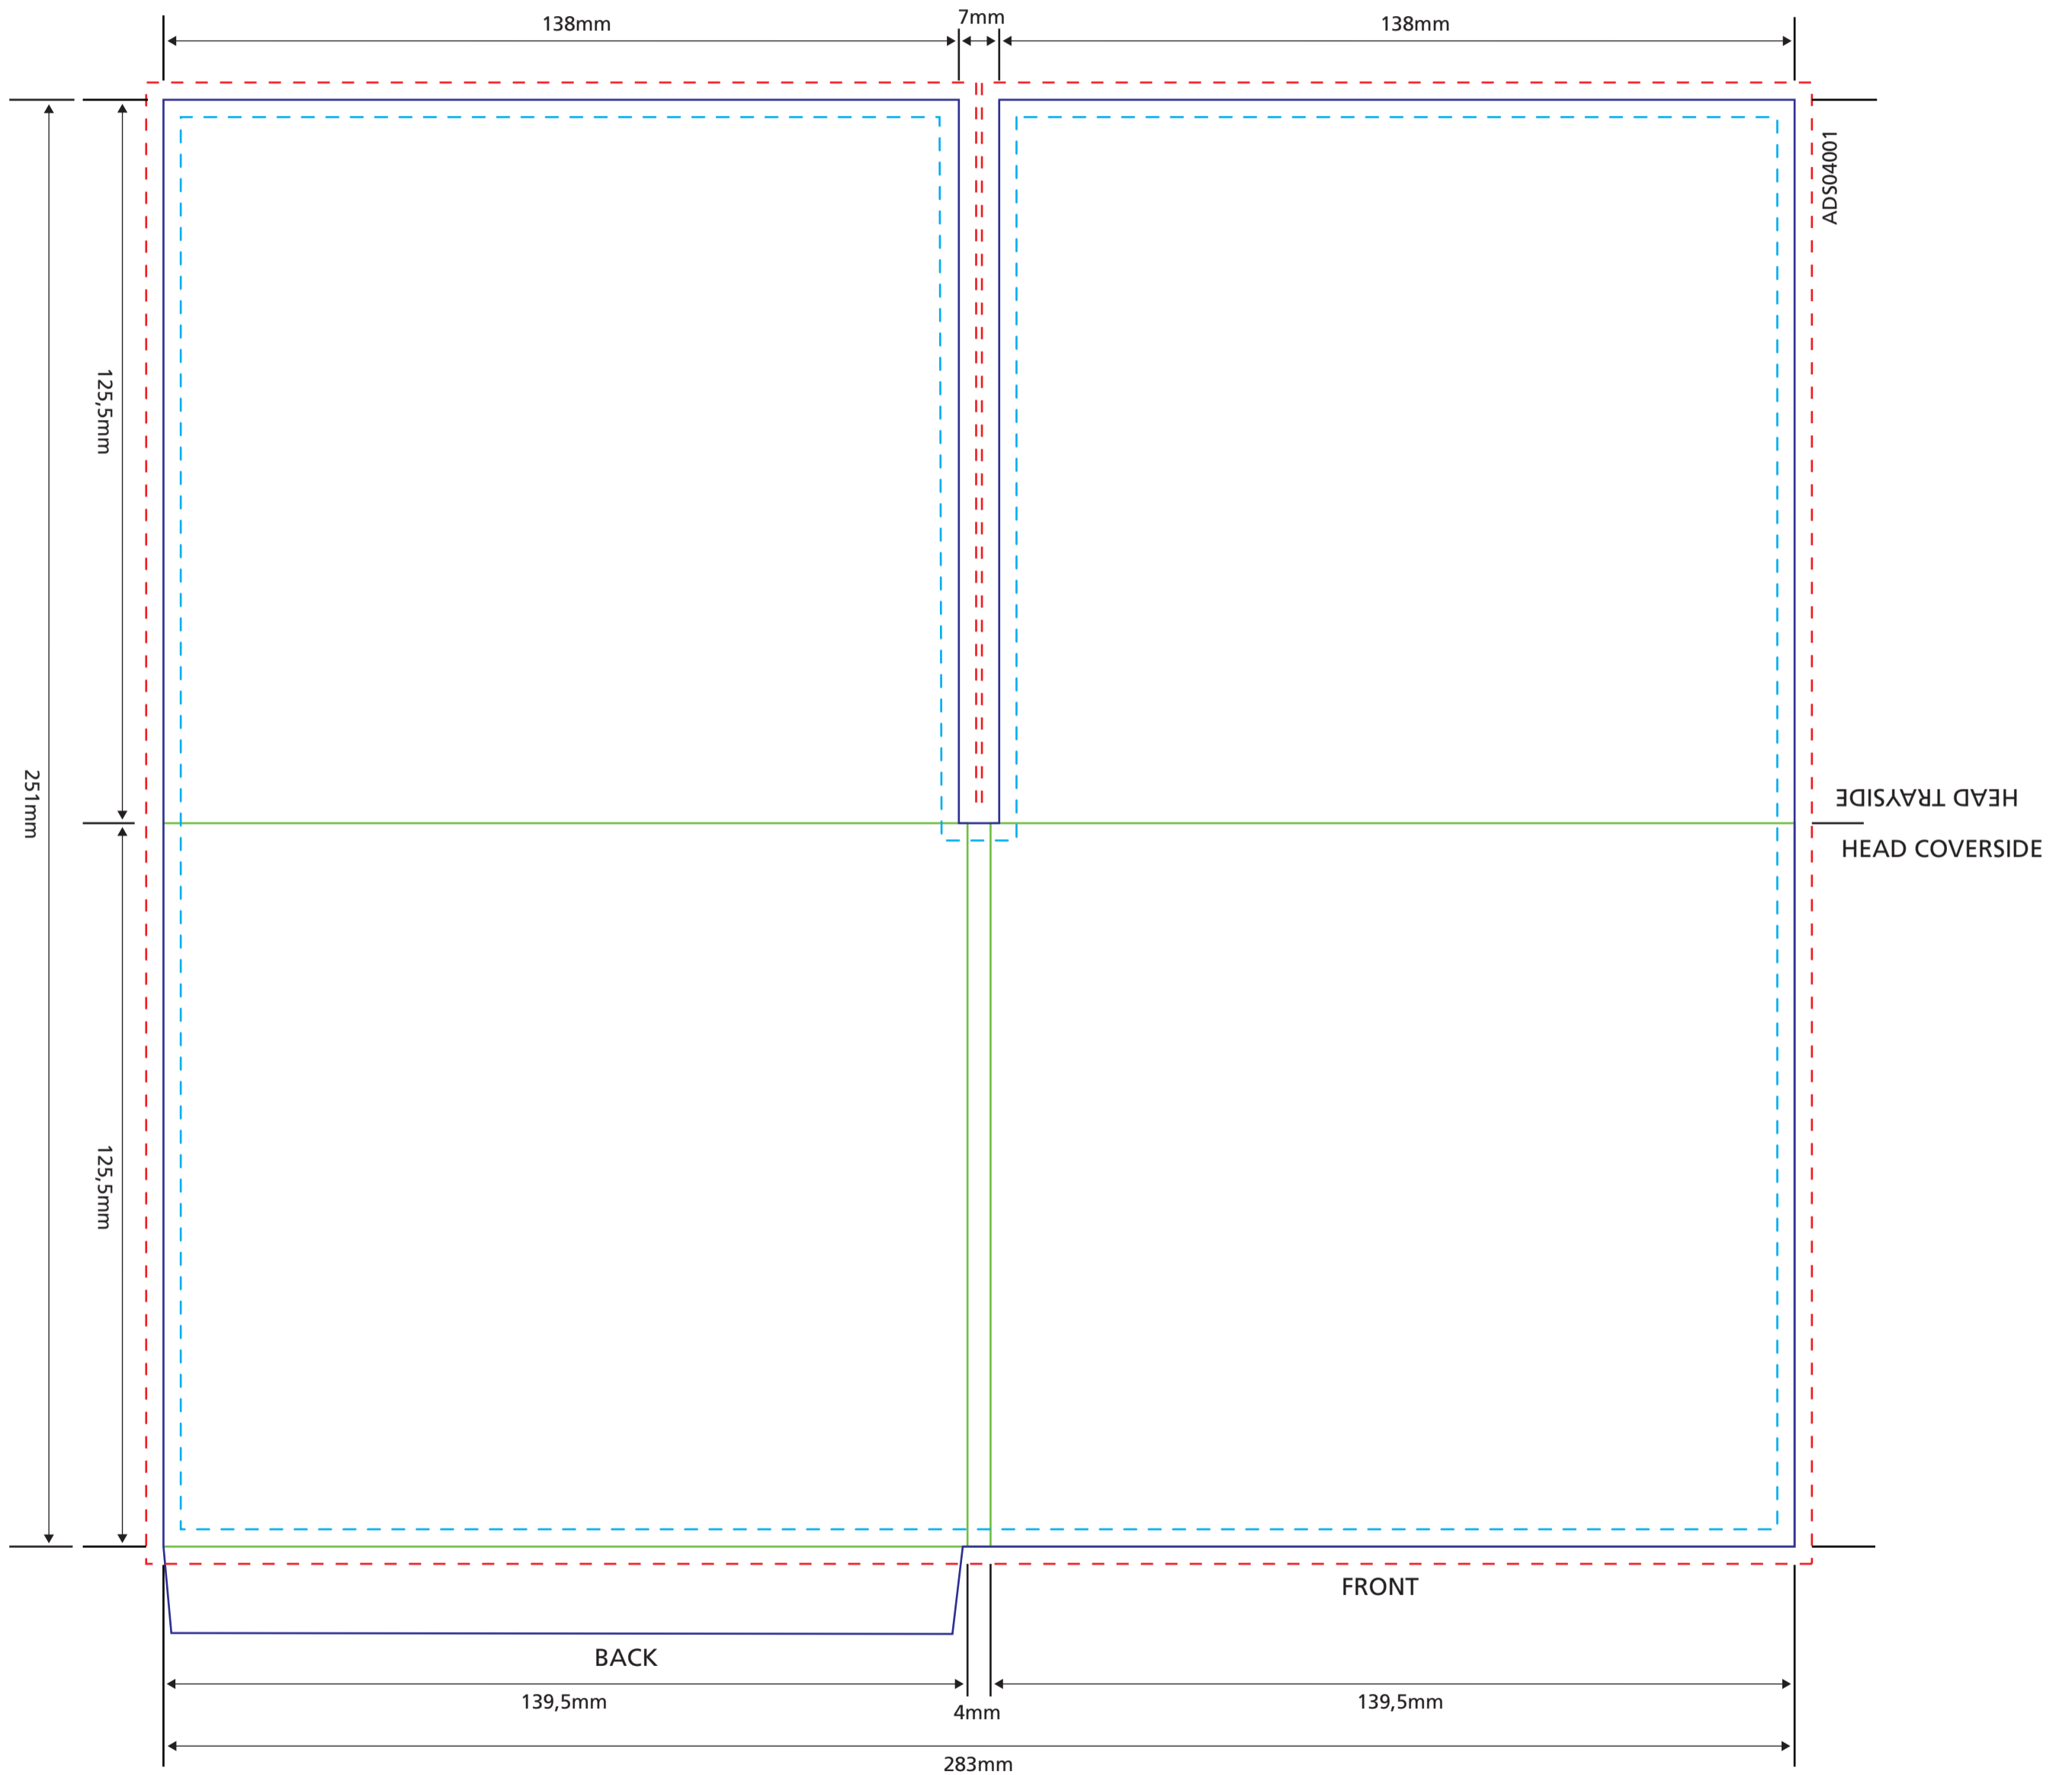

Sony DADC COPY © RATH Visit our homepage for further details on our packaging solutions: www.copyrath.at	Audio Digisleeve 4pp for 1 Disc Code: ADS04001 300 gsm cardboard Scale 1:1 - - - - - Bleed (min. 3mm) - - - - - Design Area (Logos and text have to be placed at least 3mm inside of cutting line.) - - - - - Cutting line - - - - - Folding line	front

Attention: please ensure the Filecode is added and clearly visible on your HiRes PDF (outside of print area). Alternatively you can upload the template PDF as part of your package.

Version	Date	Details of change	Issued by	Approved by
001	January 2012	First edition	Graphicstudio	PSP