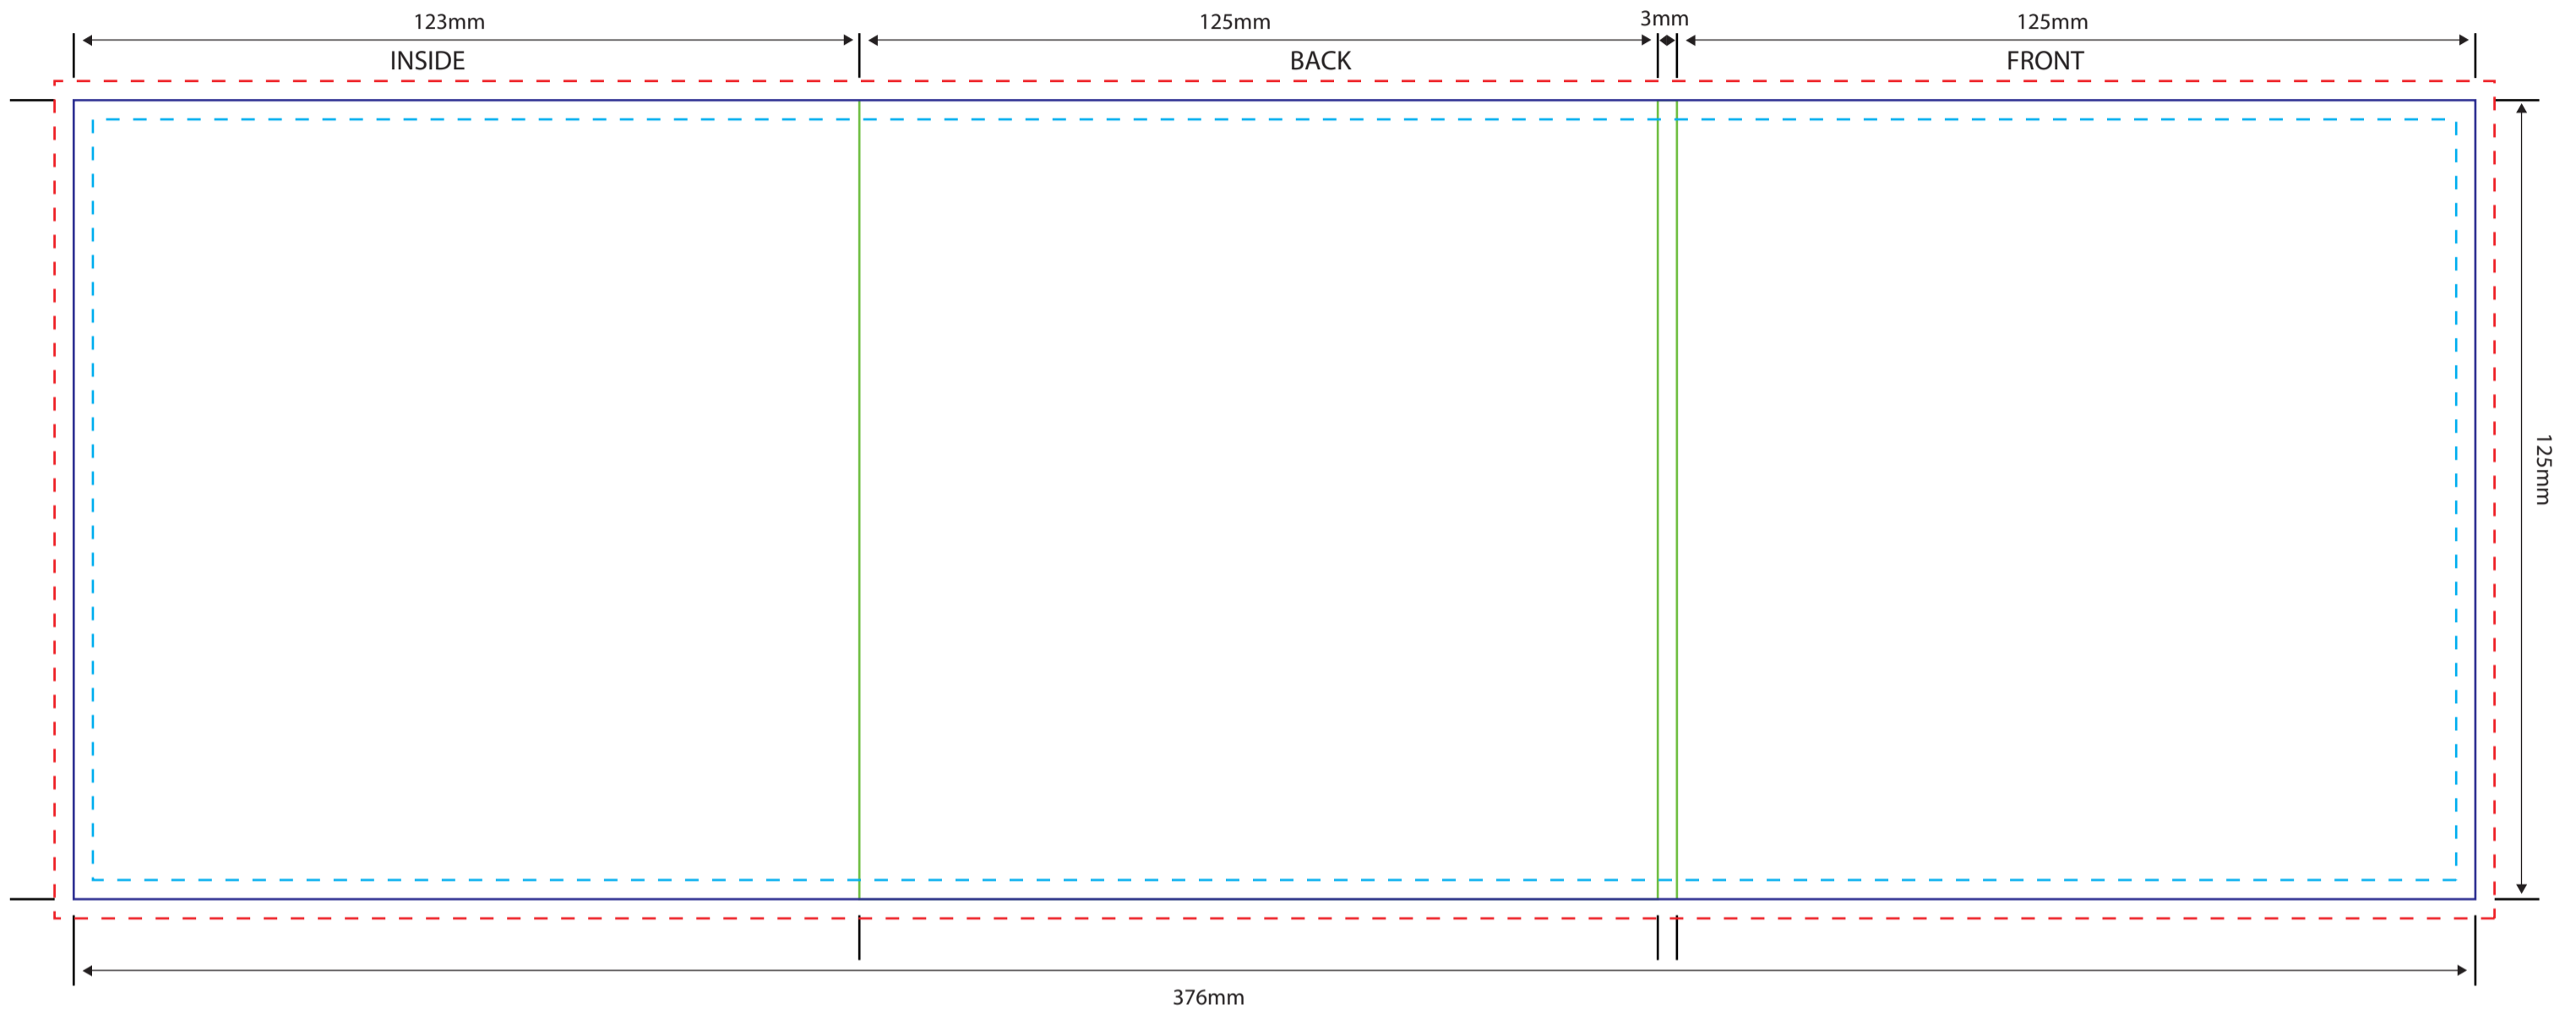

Scale 1:1

— Bleed (min. 3mm)

— Artbox (Logos and text have to be placed at least 3mm away from cutting lines.)

— Cutting line — Folding line

OUTERPAGE:

INNERPAGE: