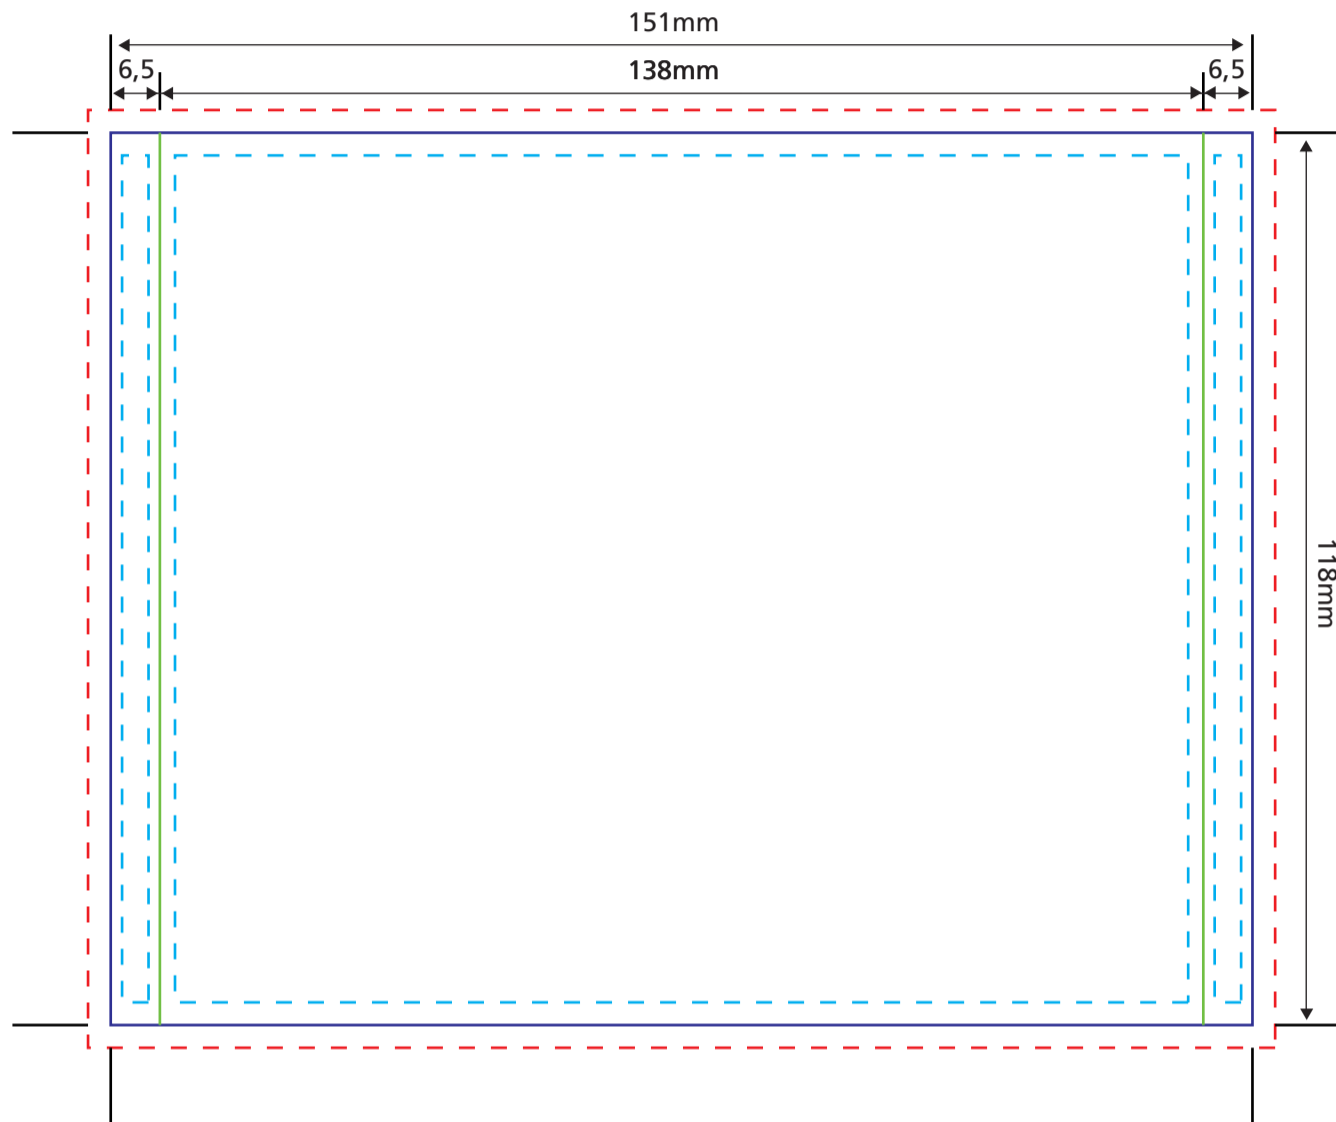

Audio Inlay

170 gsm glossy artpaper

Scale 1:1

- - - Bleed (min. 3mm)
- - - Artbox (Logos and text have to be placed at least 3mm away from cutting lines.)
- Cutting line — Folding line

Outside

Inside