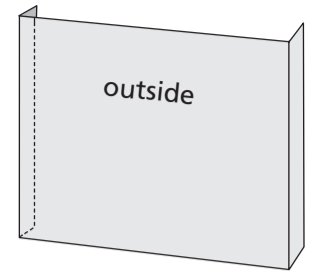

Audio Inlay

170 gsm glossy artpaper

Scale 1:1

- - - Bleed (min. 3mm)
- - - Artbox (Logos and text have to be placed at least 3mm away from cutting lines.)
- Cutting line — Folding line

Outside

Inside