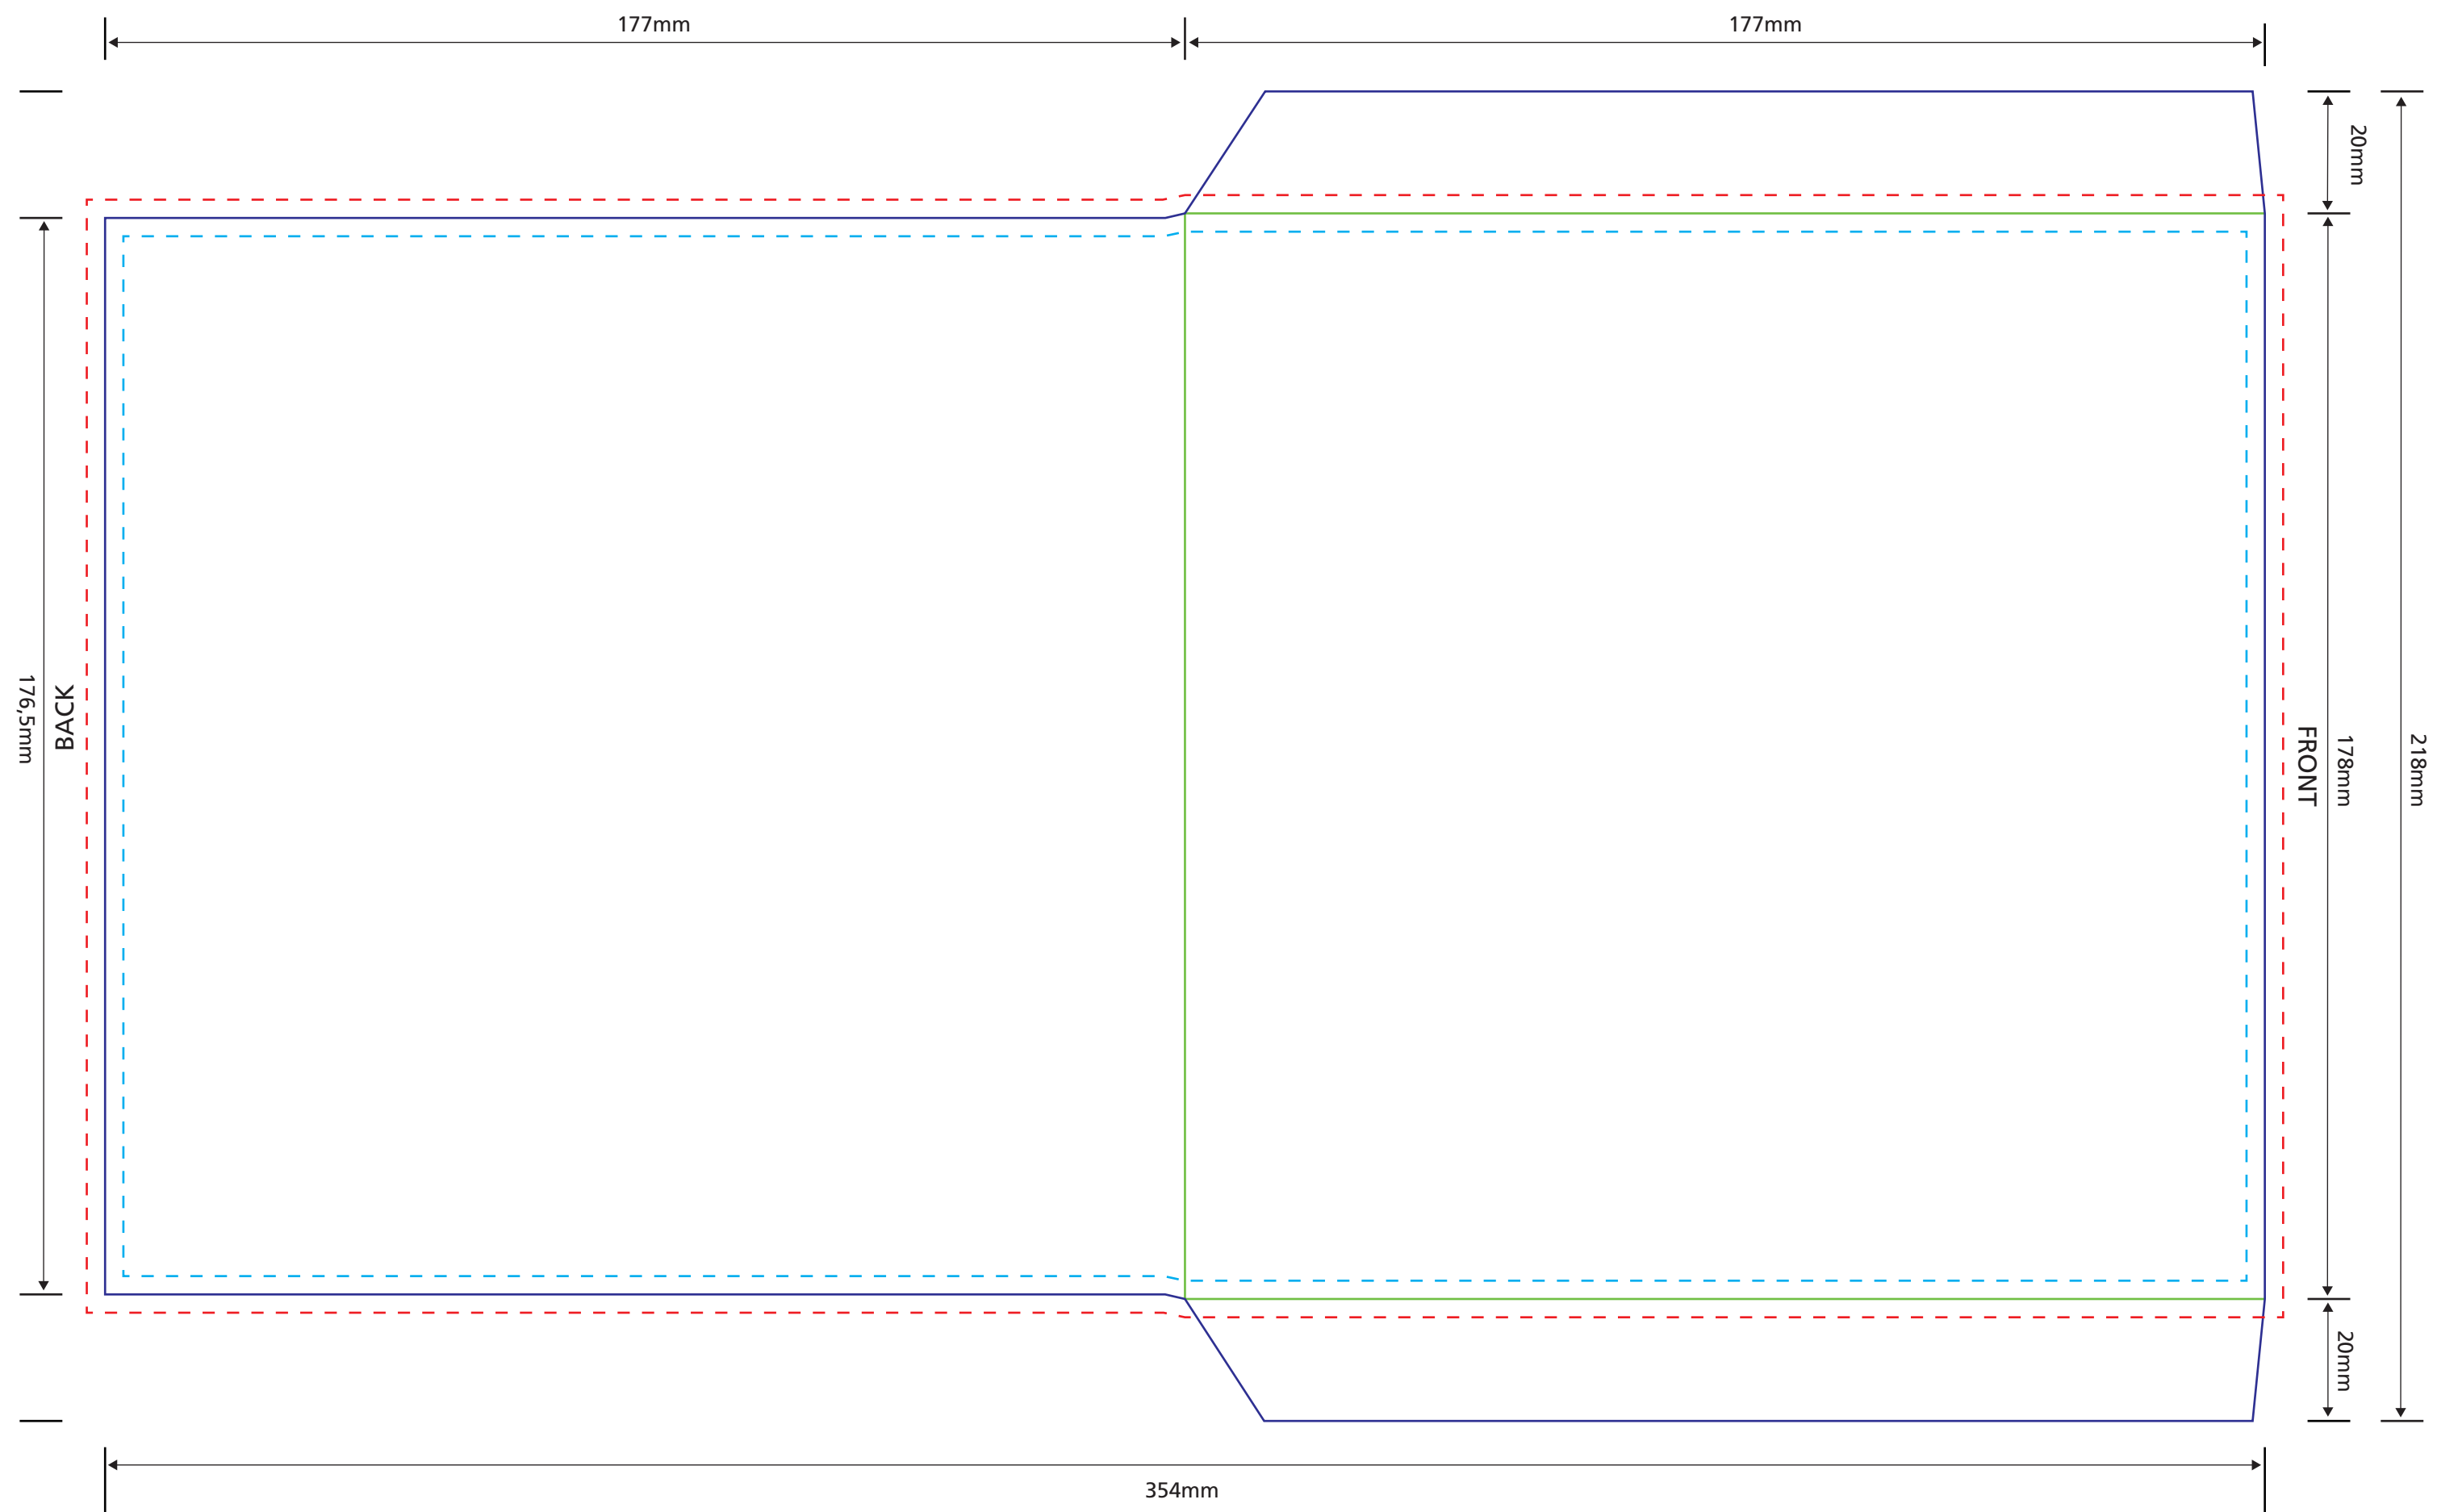

Attention: please ensure the Filecode is added and clearly visible on your HiRes PDF (outside of print area). Alternatively you can upload the template PDF as part of your package.

Version	Date	Details of change	Issued by	Approved by
001	March 2017	First edition based on template 2655	Graphicstudio	PSP